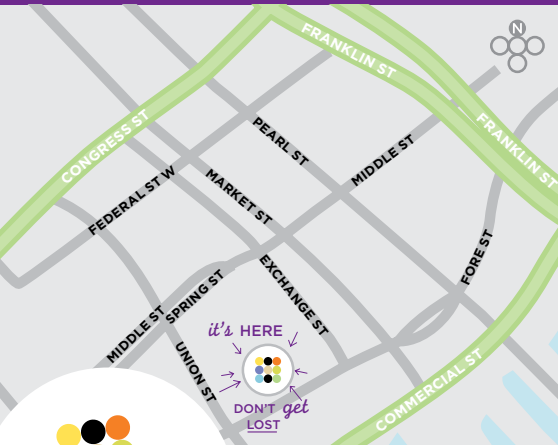

## HYATT PLACE PORTLAND - OLD PORT

### EXPLORE

- Portland Science Center: 0.3 miles from the hotel
- Portland Museum of Art: 0.6 miles from the hotel
- Cross Insurance Arena: 0.7 miles from the hotel
- Merrill Auditorium: 0.4 miles from the hotel
- Bayside Bowl: 0.7 miles from the hotel